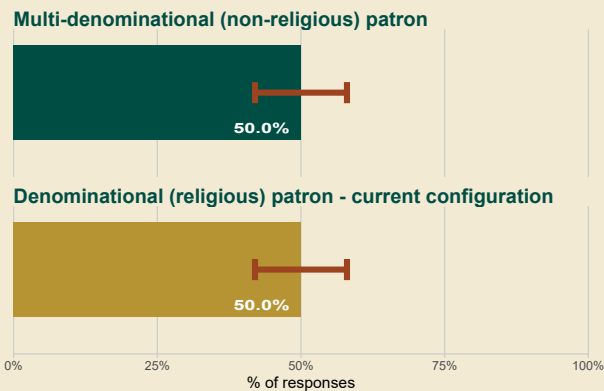

Patronage / ethos preference