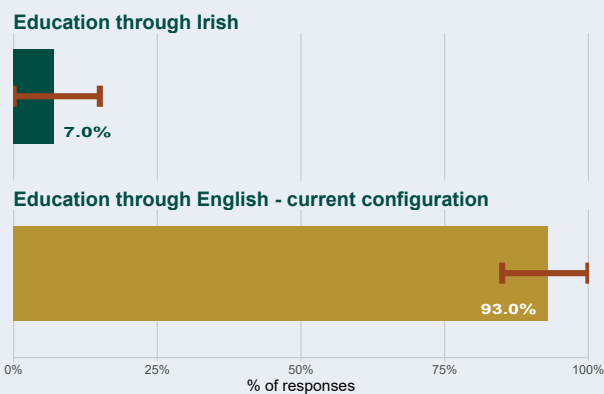

Language preference

School Response Rate

31%

103 out of 330 households

Overall School Margin of Error

Preferences will be $\pm 8\%$

(indicated by red bar)